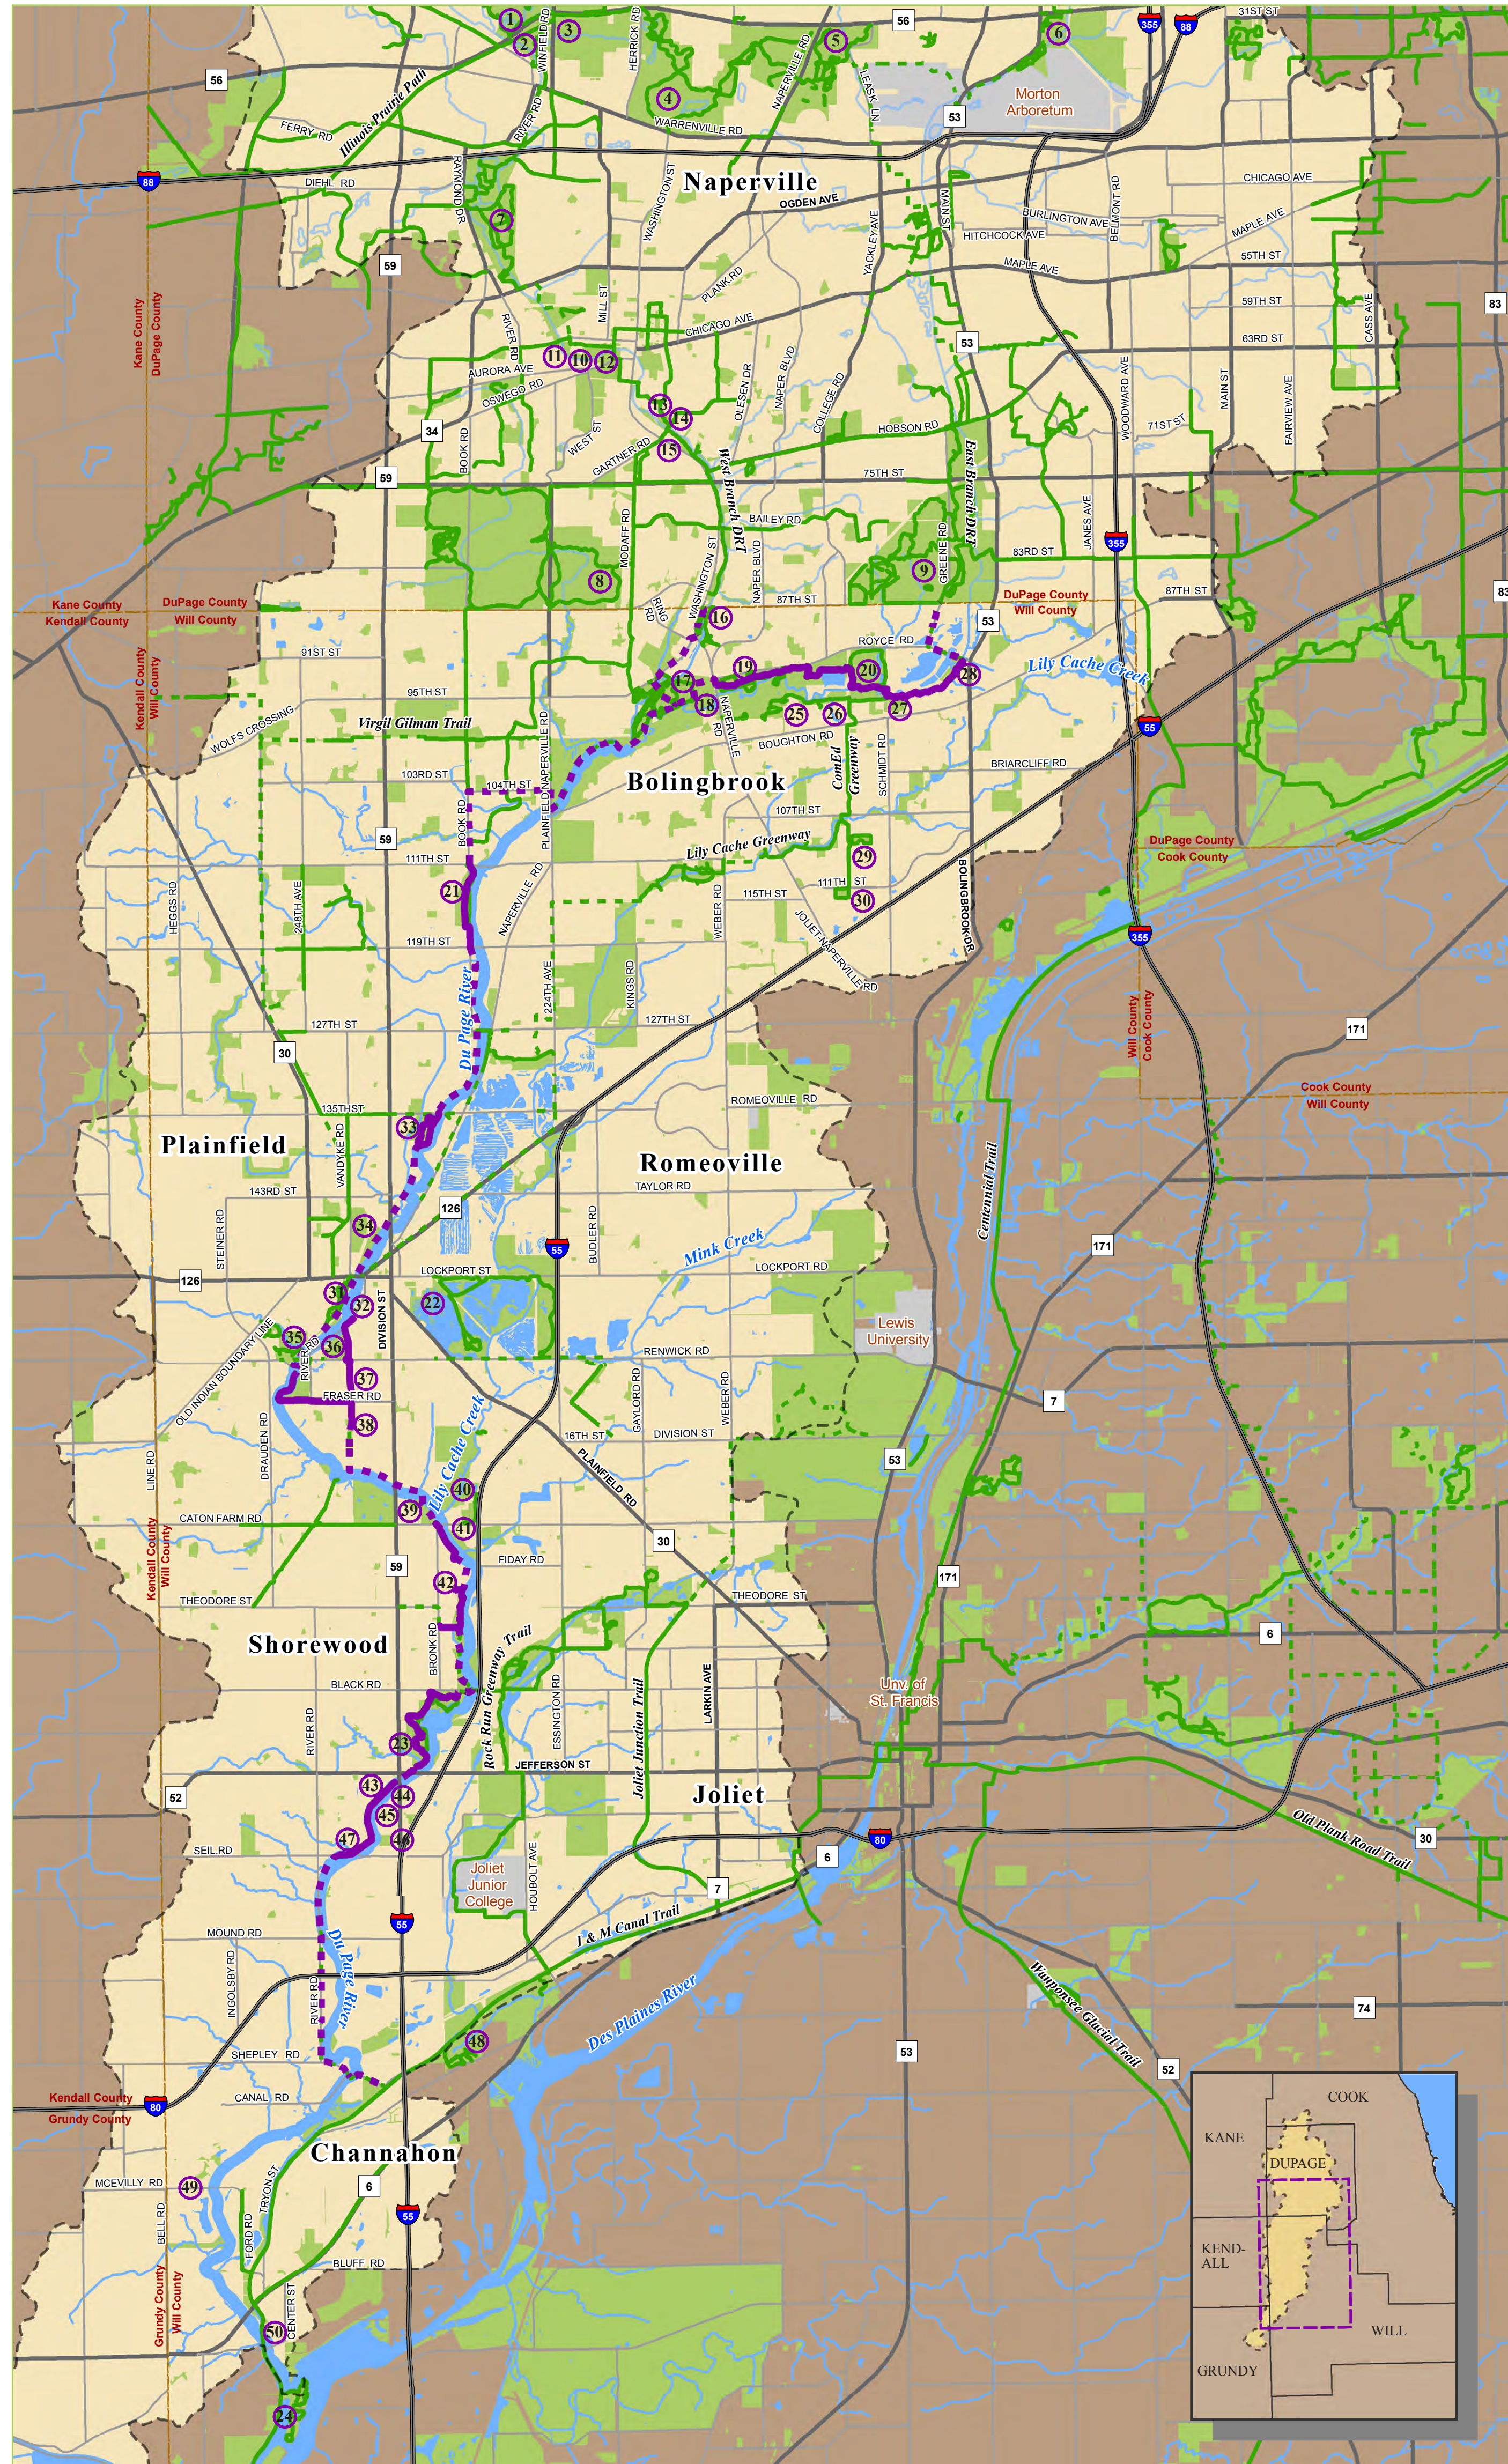

LEGEND

- DuPage River Trail
- Proposed DuPage River Trail
- Other Existing Trails
- Other Proposed Trails
- Rivers, Streams, Waterbodies
- DuPage River Watershed
- Parks, Preserves, and Other Public Openspaces

MAP PREPARED BY:
Forest Preserve District of Will County
April 2010

ADJOINING PARKS & PRESERVES

- F. P. D. of DuPage County**
 - 1 Blackwell
 - 2 Warrenville Grove
 - 3 St. James Farm
 - 4 Herrick Lake
 - 5 Danada
 - 6 Hidden Lake
 - 7 McDowell Grove
 - 8 Springbrook Prairie
 - 9 Greene Valley
- City of Naperville**
 - 10 Naper Settlement
- Naperville Park District**
 - 11 Riverwalk Park
 - 12 Centennial Park/Beach
 - 13 Burr Oak
 - 14 Veterans Park
 - 15 Pioneer Park
 - 16 Dorothea Weigand Rft. Park
 - 17 Knoch Knolls
 - 18 DuPage River Sports Cplx
 - 19 DuPage River Park
- F. P. D. of Will County**
 - 20 Whalon Lake
 - 21 Riverview Farmstd.
 - 22 Lake Renwick
 - 23 Hammel Woods
 - 24 McKinley Woods
- Bolingbrook Park District**
 - 25 Indian Boundary Park
 - 26 Johansen Farm Park
 - 27 Hidden Lakes & Hidden Oaks Nature Center
 - 28 Royce Road Canoe Launch
 - 29 Community Park
 - 30 Remington Lakes S.C.
- Village of Plainfield**
 - 31 Settlers' Park
 - 32 Electric Park (west)
- Plainfield Park District**
 - 32 Electric Park (east)
 - 33 Eaton Preserve
 - 34 Riverview Park
 - 35 Mather Woods
 - 36 Renwick Comm. Park
 - 37 Vintage Harvest Park
 - 38 Streams Rec. Center
 - 39 Riverwalk Park
 - 40 Van Horn Woods
 - 41 Riverside Parkway
 - 42 Sunset Parkway
- Village of Shorewood**
 - 43 West Shore Park
 - 44 Little Coyote Park
 - 45 Gabrielson/Oakwood Park
 - 46 Shorewood Park
 - 47 Seil Road Park
- Channahon Park District**
 - 48 Community Park
 - 49 Chanooka Canoe Launch
- Illinois State Parks**
 - 50 Channahon State Park