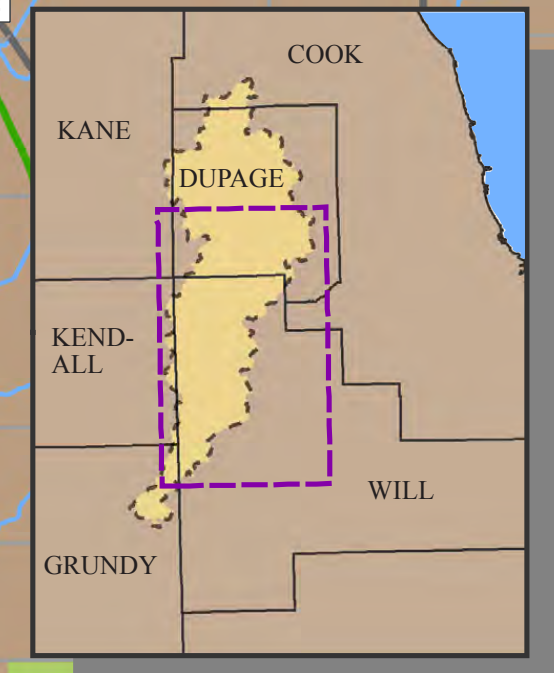

PARTICIPATING MEMBERS

- F. P. D. of DuPage County
- City of Naperville
- Naperville Park District
- F. P. D. of Will County
- Village of Bolingbrook
- Bolingbrook Park District
- Village of Plainfield
- Plainfield Park District
- City of Joliet
- Village of Shorewood
- Village of Channahon
- Channahon Park District
- Openlands

MAP PREPARED BY:
Forest Preserve District of Will County
April 2010

ADJOINING PARKS & PRESERVES

- F. P. D. of DuPage County**
 - 1 Blackwell
 - 2 Warrenville Grove
 - 3 St. James Farm
 - 4 Herrick Lake
 - 5 Danada
 - 6 Hidden Lake
 - 7 McDowell Grove
 - 8 Springbrook Prairie
 - 9 Greene Valley
- City of Naperville**
 - 10 Naper Settlement
- Naperville Park District**
 - 11 Riverwalk Park
 - 12 Centennial Park/Beach
 - 13 Burr Oak
 - 14 Veterans Park
 - 15 Pioneer Park
 - 16 Dorothea Weigand Rft. Park
 - 17 Knoch Knolls
 - 18 DuPage River Sports Cplx
 - 19 DuPage River Park
- F. P. D. of Will County**
 - 20 Whalon Lake
 - 21 Riverview Farmstd.
 - 22 Lake Renwick
 - 23 Hammel Woods
 - 24 McKinley Woods
- Bolingbrook Park District**
 - 25 Indian Boundary Park
 - 26 Johansen Farm Park
 - 27 Hidden Lakes & Hidden Oaks Nature Center
 - 28 Royce Road Canoe Launch
 - 29 Community Park
 - 30 Remington Lakes S.C.
- Village of Plainfield**
 - 31 Settlers' Park
 - 32 Electric Park (west)
- Plainfield Park District**
 - 32 Electric Park (east)
 - 33 Eaton Preserve
 - 34 Riverview Park
 - 35 Mather Woods
 - 36 Renwick Comm. Park
 - 37 Vintage Harvest Park
 - 38 Streams Rec. Center
 - 39 Riverwalk Park
 - 40 Van Horn Woods
 - 41 Riverside Parkway
 - 42 Sunset Parkway
- Village of Shorewood**
 - 43 West Shore Park
 - 44 Little Coyote Park
 - 45 Gabrielson/Oakwood Park
 - 46 Shorewood Park
 - 47 Seil Road Park
- Channahon Park District**
 - 48 Community Park
 - 49 Chanooka Canoe Launch
- Illinois State Parks**
 - 50 Channahon State Park